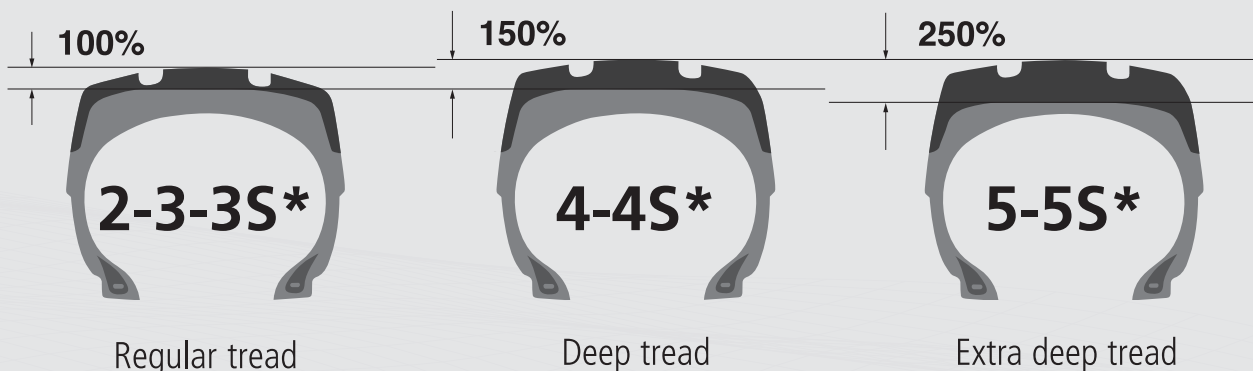

OTR tires are classified according to international standards defined by the main industry associations: TRA (Tire and Rim Association), ISO (International Standard Organisation), ETRTO (European Tyre and Rim Organisation) and JATMA (Japan Automobile Tyre Manufacturers Association). The main tire classification characteristics are:

- **the type of vehicle used;**
- **the thickness of the tread;**
- **the type of tread pattern (tread design).**

The first two characteristics are indicated in the TRA Code and are represented by a letter and a number, which correspond respectively to the type of vehicle and the tread depth.

Vehicle categories

C	E	G	L
Compactor	Earthmover (dump truck, tipper, scraper)	Grader	Loader / dozer

Thickness of the tread

*Smooth pattern

Examples of TRA Code

E-4: earthmoving tire with high thickness tread;

L-5S: loader/dozer tire with smooth and ultra-deep tread.