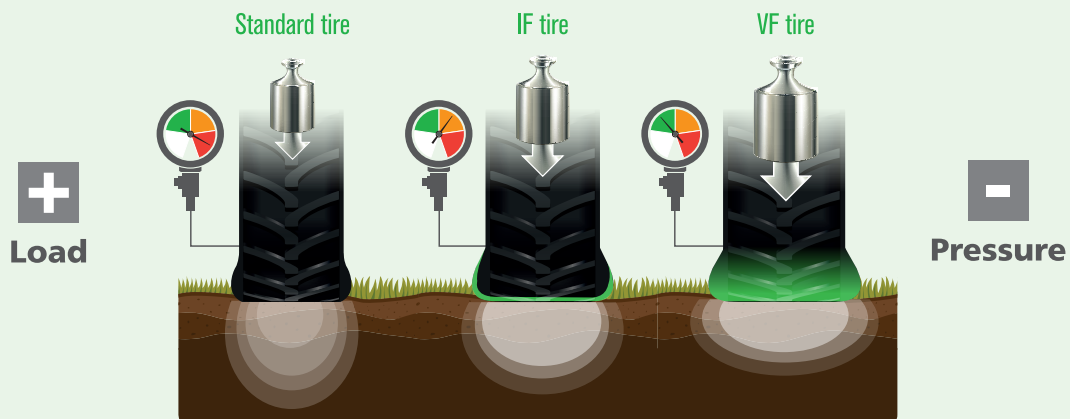

AGRICULTURAL PRODUCT RANGE

BOOKLET

Soil-improving technology

IF/VF solutions widen your tire's contact area on the ground reducing soil compaction. This technology results in enhanced traction, less slippage, increased soil productivity, and reduced fuel consumption leading to overall increased yields.

IF AND VF TIRES FEATURE **MAJOR SIDEWALL FLEXIBILITY** COMPARED TO STANDARD RADIAL TIRES.

Improved Flexion Tire

+20%
LOAD

Very High Flexion Tire

+40%
LOAD

at equal inflation pressure, same conditions.

Reduced soil compaction

Thanks to the optimized contact area on the ground, a wider profile, and thanks to reduced inflation pressure, IF and VF tires significantly minimize soil compaction, which is the reason for 20% of harvest losses. As a result, the yield per hectare increases preserving both the soil's integrity and properties.

Optimized operating hours

IF and VF tires' tread design enhances road efficiency by reducing transport cycles and maximizing field operations thanks to excellent traction that increases the yield per hectare. In addition, without any need for changing inflation pressure, IF and VF tires provide actual time savings.